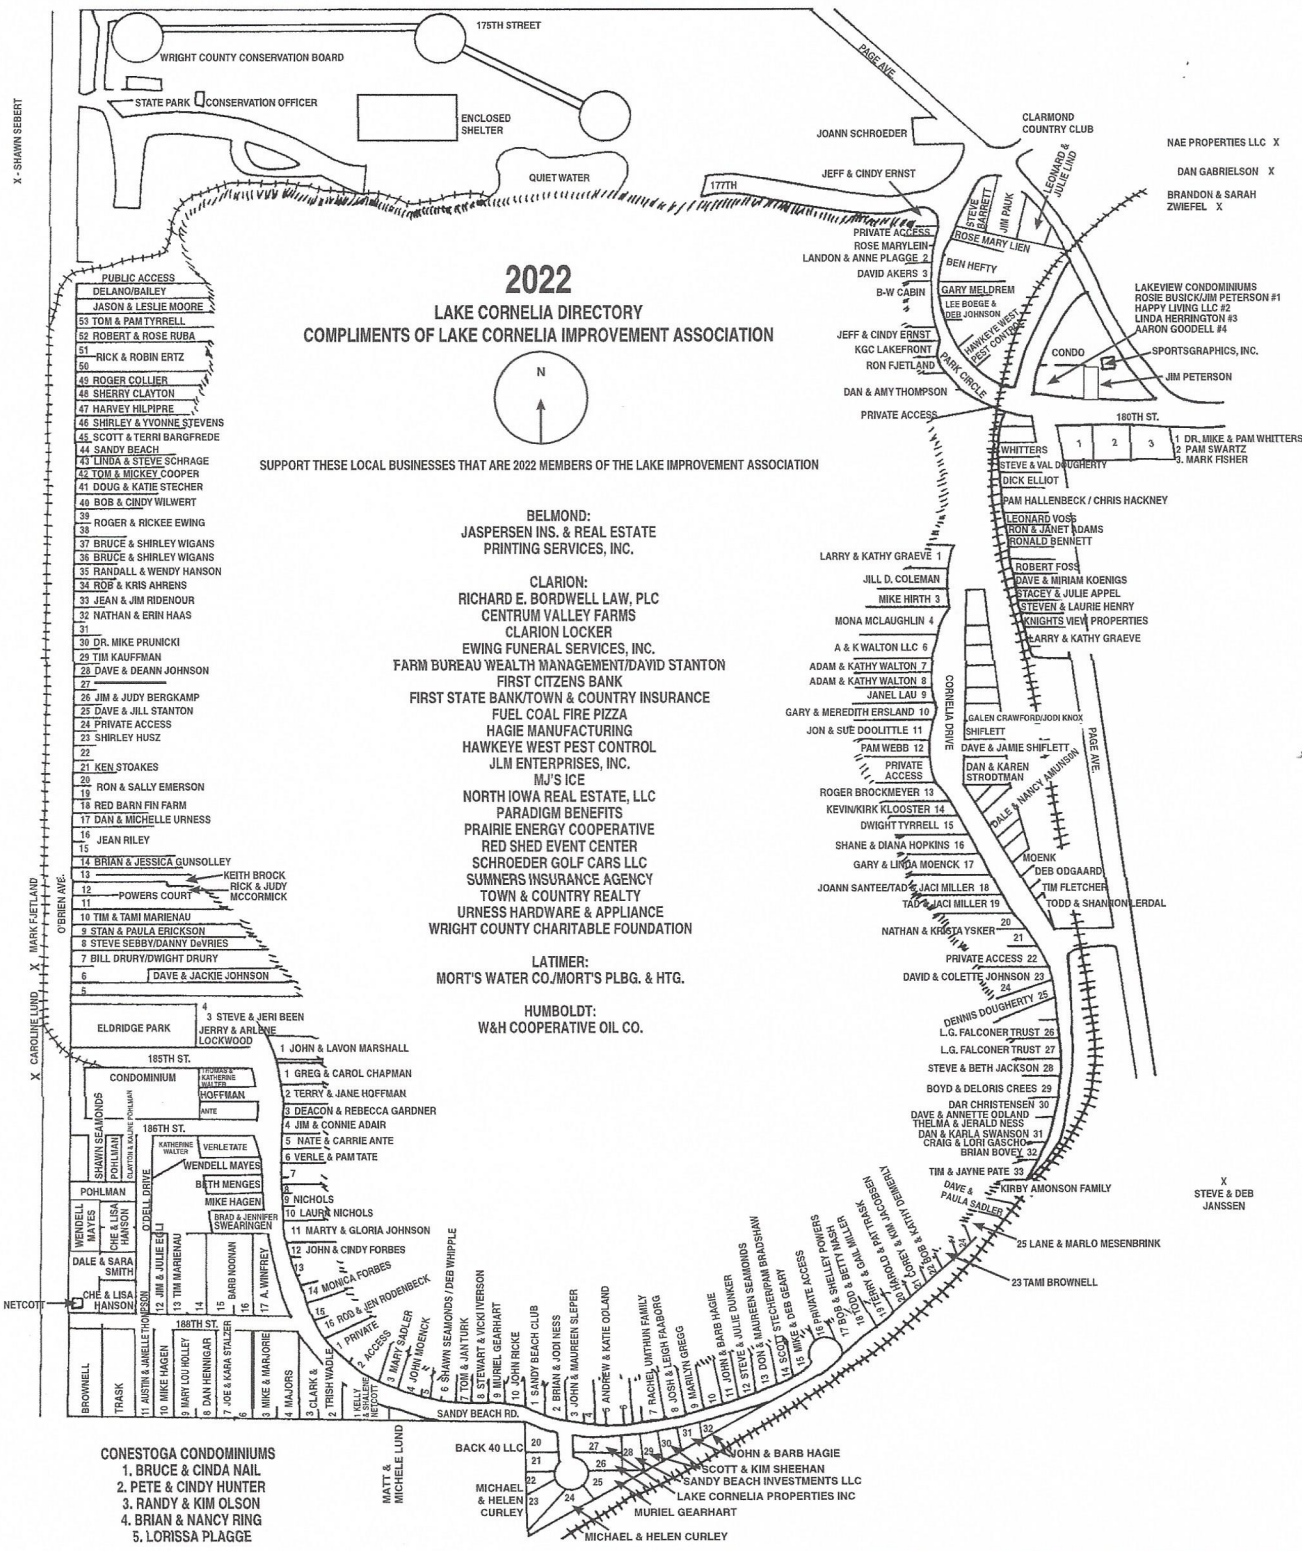

# LAKE CORNELIA

IMPROVEMENT ASSOCIATION

2035 250th Street • Clarion, Iowa 50525 • Phone: (515) 851-0790

www.lakecornelia.com

**FRIENDS OF LAKE CORNELIA:**  
RICHARD & JANET BORDWELL  
ALAN & LISA HAGIE  
ROD & KIM HEIDEN  
STEVE & SHIRLEY HILL  
EARL & JULIE KALKWARF