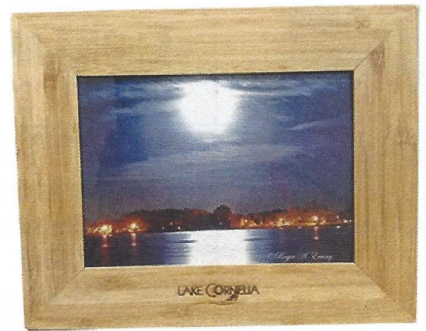

\$30.00

**LAKE CORNELIA
 STAINLESS STEEL
 CAN COOLER
 WITH FOAM
 INSULATOR**

Fits 12oz. Can

\$10.00 ea.

\$8.00 ea.

LAKE CORNELIA DECAL

5"W x 3"H White Decal

CHECK OUT OUR WEBSITE FOR MORE ITEMS!

Additional order forms available at www.lakecornelia.com

**LAKE CORNELIA -
SUN-N-FUN PERFECT
BLEND TEE**

Heathered Royal;
Light Heather Gray & Raspberry Fleck
Imprint: White - 1 locations
Sizes: SM-XL and 2XL or 3XL
4.5 oz., 50/25/25 poly/combed ring spun
cotton/rayon

SM-XL **\$20.00 ea.**
2XL or 3XL **\$23.00 ea.**

**LAKE CORNELIA
GARDEN BANNER**

Single Side Print
12" x 18"

\$25.00

\$15.00

**LAKE CORNELIA LASER
ENGRAVED FRAME***

5" x 7" photos

*While quantities last

Colors: Yellow; Royal Blue; Gray
Imprint: Red

\$3.00 ea.

\$15.00 ea.

WINE-2-GO TUMBLER*

Acrylic 15 oz. dockside/poolside wine tumbler with lid. Available in blue, pink & red.

*While quantities last

LAKE CORNELIA SLIM BEVERAGE HOLDER