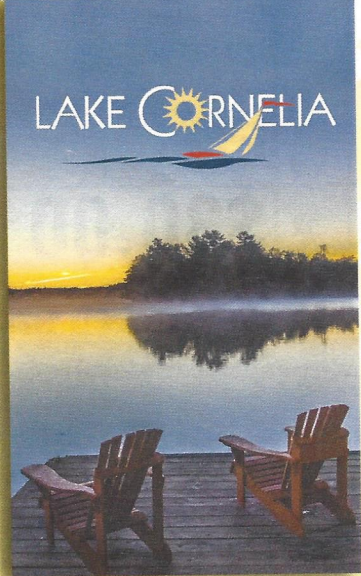

Women's cuts may run smaller

SM-XL **\$25.00 ea.**

2XL or 3XL **\$30.00 ea.**

**LAKE CORNELIA
 SWEATSHIRT BLANKET**

Navy Blue with White
 Imprint on corner

7.8 oz. 50/50

Cotton/Poly Fleece

50"x60"

\$30.00

**LAKE CORNELIA
 STAINLESS STEEL
 CAN COOLER
 WITH FOAM
 INSULATOR**

Fits 12oz. Can

\$10.00 ea.

\$8.00 ea.

LAKE CORNELIA DECAL

5"W x 3"H White Decal

CHECK OUT OUR WEBSITE FOR MORE ITEMS!

Additional order forms available at www.lakecornelia.com

**LAKE CORNELIA -
SUN-N-FUN PERFECT
BLEND TEE**

Heathered Royal;
Light Heather Gray & Raspberry Fleck
Imprint: White - 1 locations
Sizes: SM-XL and 2XL or 3XL
4.5 oz., 50/25/25 poly/combed ring spun
cotton/rayon

SM-XL **\$20.00 ea.**
2XL or 3XL **\$23.00 ea.**

**LAKE CORNELIA
GARDEN BANNER**

Single Side Print
12" x 18"

\$25.00

\$15.00

**LAKE CORNELIA LASER
ENGRAVED FRAME***

5" x 7" photos

*While quantities last